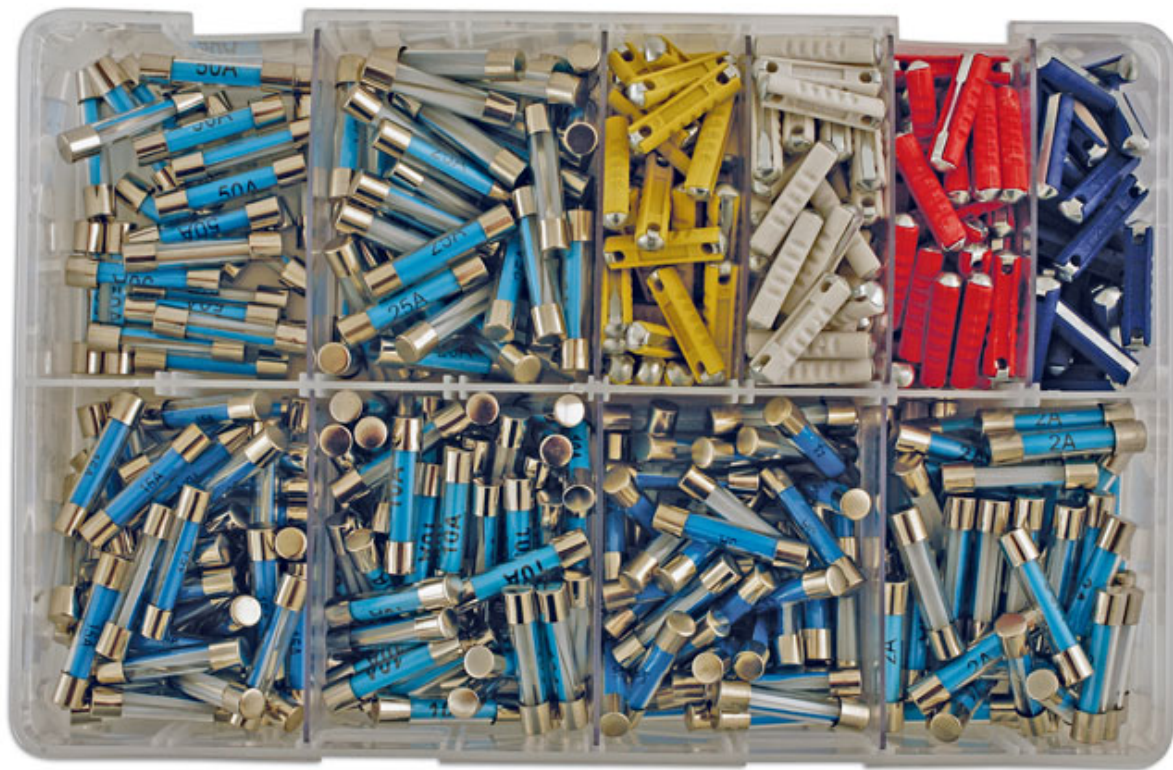

Assortiment de fusibles en verres et céramique - 480 pcs

A mixed set of 6 glass and 4 continental auto fuses in varied amperages. The quick blow glass fuses are designed to protect the electrical circuit against overload and short circuit; the continental fuses protect circuits on older vehicles.

Additional Information

- Assortiment populaire de fusibles de voiture en céramique et en verre
- De 2 à 50 ampères
- 480 pcs
-
-

<http://product/31859>